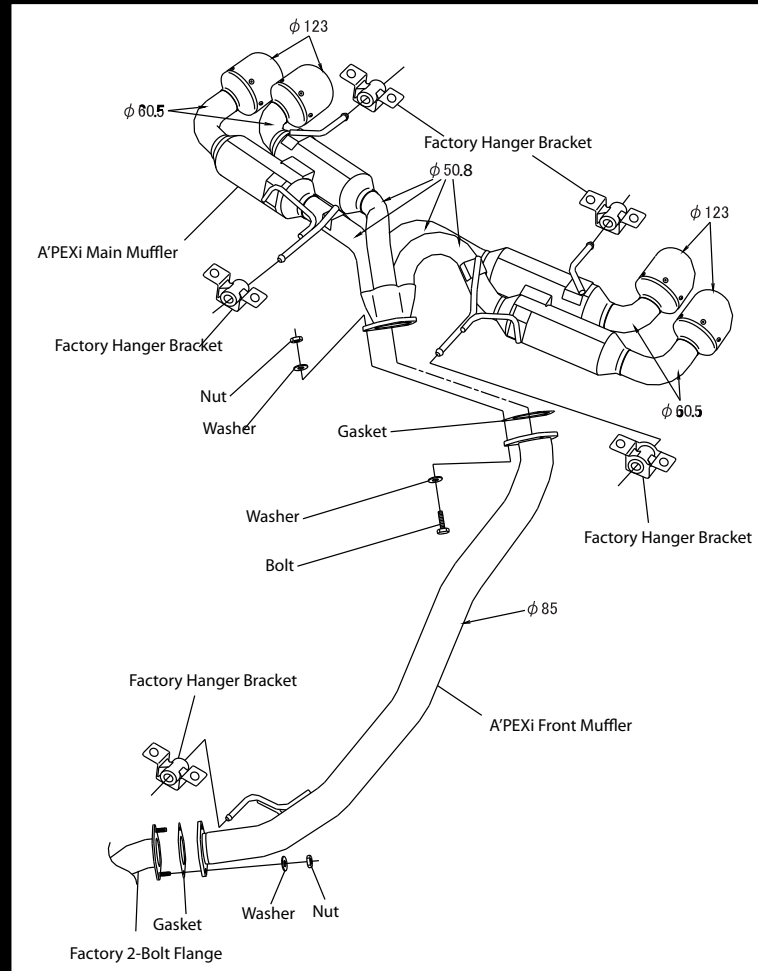

#### [Product Information]

Tip Diameter	123mm. (x4)		
Piping Diameter	85mm. → 50.8mm. (x4) → 60.5mm. (x4)		
Material	SUS 304		
Finish	All SUS Stainless Steel Finish		
Parts Listing	Bolt	x 1	M10 x P1.25 x L30
	Nut	x 1	M10 x P1.25
	Washer	x 1	M10
	Gasket	x 1	P115 x 80.5mm.
	Gasket	x 1	PCD117 x 86mm.
	Instruction Manual	x 1	

#### [Weight Information]

Data (lbs)	Factory	Front	-	Rear	38.14
	A'PEXi	Front	12.35	Rear	29.43

**APEXi®**  
[www.apexi-usa.com](http://www.apexi-usa.com)  
 1449 W. Orange Grove Ave., Unit A, Orange, CA  
 714.685.5700 tel | 714.685.5701 fax  
**Find Your Driving Fun**